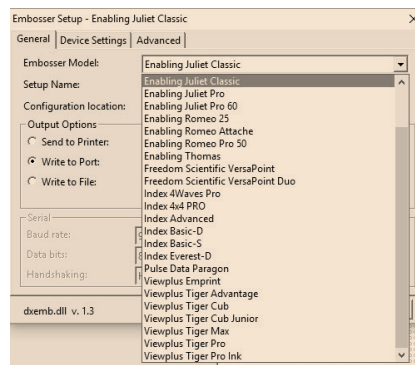

Embossor List