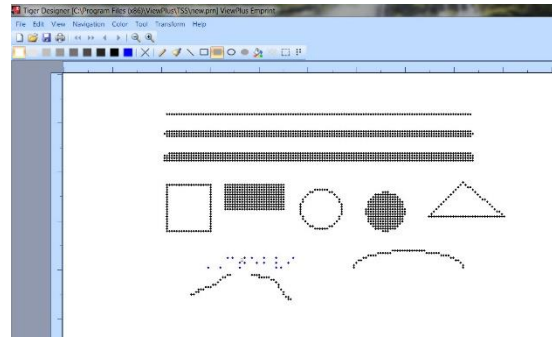

# Tiger Designer 5.0 (ViewPlus Technologies)

Cost: Free with Purchase of Tiger Embossers

Basic braille drawing program

Lines, Circles, Squares, Braille

Copy and Paste jpg files

Tiger Designer Work Area

Tiger Designer Sample File

Copy image from Internet

Paste into Tiger Designer