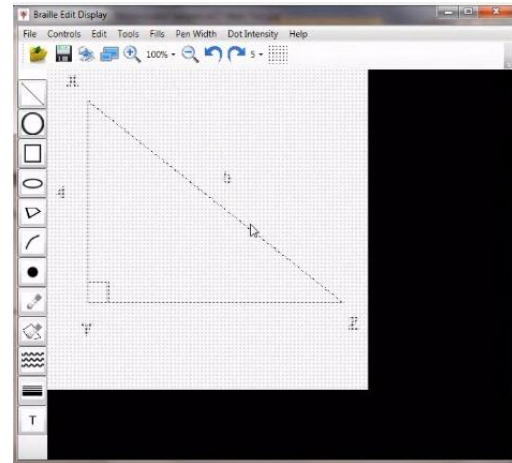

# Firebird Graphics Editor (Humanware)

Cost: Free with Cyclone, Trident and Phoenix Embossers

Basic Braille Drawing Program

Lines, Circles, Squares, Triangles, Braille labels

Import jpg files

Firebird Graphics Editor